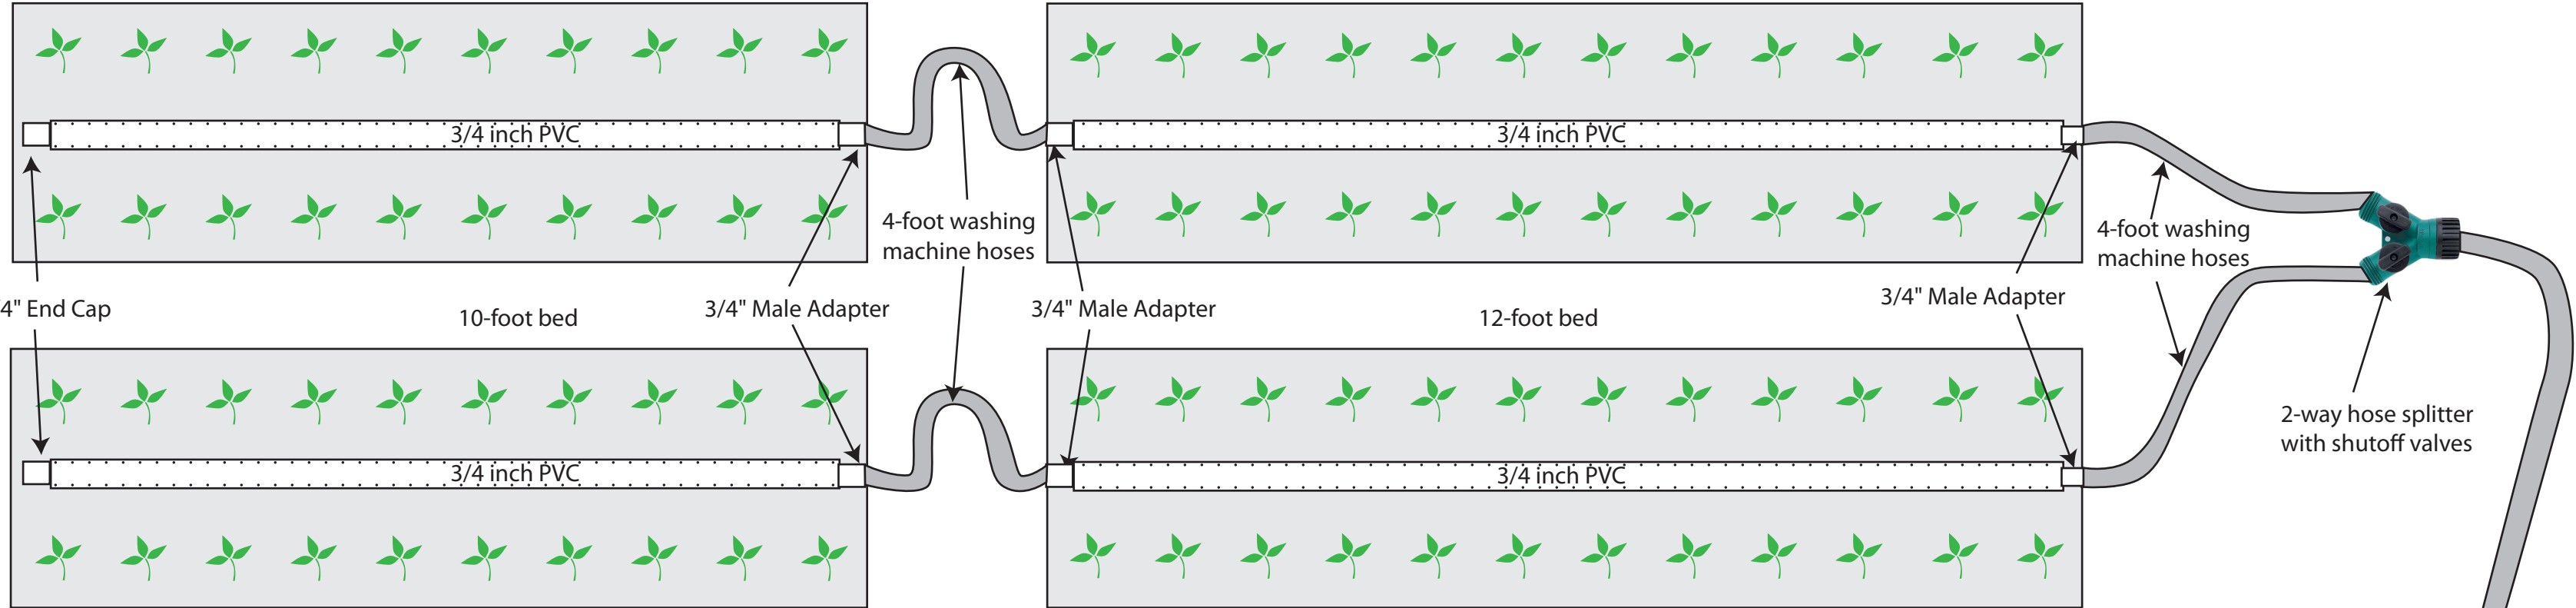

Irrigation System

10-foot bed

12-foot bed

3/4" End Cap

10-foot bed

3/4" Male Adapter

3/4" Male Adapter

12-foot bed

3/4" Male Adapter

4-foot washing machine hoses

2-way hose splitter with shutoff valves

to the spigot

Carlton® 3/4" PVC End Cap

Lowes Item #: 3863 Model: E958E-CTN
Quantity: 2

3/4" Male Adapter SCH-40

Lowes Item #: 23856 Model: 436007RMC
Quantity: 6

Eastman 4ft washing machine fill hose
Quantity: 4

2-way hose splitter with shutoff valves

<http://zirkel.com/blog/2009/04/26/drip-irrigation-system/>